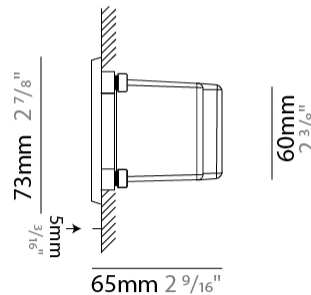

GENERAL

Series: New Green
Subseries: New Green M
Brand: Side
Division: Exterior
Mounting Type: Recessed
Mounting Location: Wall
Subcategory: Step Light

PHYSICAL

Shape: Rectangle
Length (mm): 202
Length (in): 7 ¹⁵/₁₆
Width (mm): 73
Width (in): 2 ⁷/₈
Height (mm): 65
Height (in): 2 ⁹/₁₆
Min. Recessing Depth (mm): 70
Min. Recessing Depth (in): 2 ³/₄
Light Distribution: Asymmetric
Weight (kg): 0.8
Weight (lbs): 1.76
Diffuser: Clear tempered glass
Gasket: Silicone rubber
Fixture Finish: WHI / BLK / GRY
Fixture Material: Aluminum Die Cast

ELECTRICAL

Lamp Type: LED (Zhaga Standard)
Input Wattage (W): 3.65
Total Output Wattage (W): 2.97
Dimming: Non-Dimmable
Driver Included: No
Driver Location: Remote
Driver Type: Constant Current - 120Vac
Driver Class: Class 2
Input Voltage (V): 120 - 277
Constant Current (mA): 350
Upon Request: 0-10Vdc dimming / Phase dimming 120Vac / Non-dimming 120/277Vac

LED

Color Temperature (°K): 3000 / 4000
Max. Delivered Lumen (lm): 195.7 / 204.4
Nominal Lumen (lm): 450 / 470
CRI: >90 CRI
Lamp Life (hrs): 50000

OPTICAL

Optic°: Asymmetrical

RATINGS AND CERTIFICATIONS

Certified By: Certified for North American Standards
IP rating: IP65
IK Rating: IK07

PROJECT	
TYPE	
SPECIFIER	
QUANTITY	
DATE