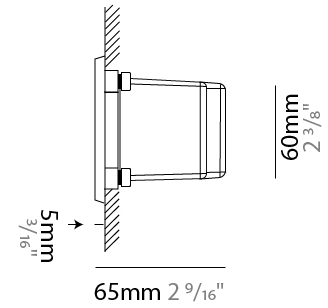

base number   Color   Finish
Temperature   Options

1. To build a product code in our configurator select the specify button on the base model # product page
2. To build a manual product code on this datasheet choose from the options listed below in blue font and add the suffix to the base model #

GENERAL

Series: New Green
Subseries: New Green XS
Brand: Side
Division: Exterior
Mounting Type: Recessed
Mounting Location: Wall
Subcategory: Step Light

PHYSICAL

Shape: Rectangle
Length (mm): 116
Length (in): 4 ⁹/₁₆
Width (mm): 73
Width (in): 2 ⁷/₈
Depth (mm): 65
Depth (in): 2 ⁹/₁₆
Light Distribution: Asymmetric
Weight (kg): 0.4
Weight (lbs): 0.88
Diffuser: Clear tempered glass
Gasket: Silicon rubber
Fixture Finish: WHI / BLK / GRY
Fixture Material: Aluminum Die Cast

ELECTRICAL

Lamp Type: LED (Zhaga Standard)
Input Wattage (W): 2
Total Output Wattage (W): 1.05
Dimming: Non-Dimmable
Driver Included: No
Driver Location: Remote
Driver Type: Constant Current - Universal
Driver Class: Class 2
Input Voltage (V): 120 - 277
Constant Current (MA): 350
Upon Request: 0-10Vdc dimming / Phase dimming 120Vac

LED

Color Temperature (°K): 3000 / 4000
Max. Delivered Lumen (lm): 103.7 / 116.6
Nominal Lumen (lm): 240 / 270
CRI: >90 CRI
Lamp Life (hrs): 50000

OPTICAL

Optic°: Asymmetrical

RATINGS AND CERTIFICATIONS

Certified By: Certified for North American Standards
IP rating: IP65
IK Rating: IK07

PROJECT
TYPE
SPECIFIER
QUANTITY
DATE

2.2kg / 4.85 lbs