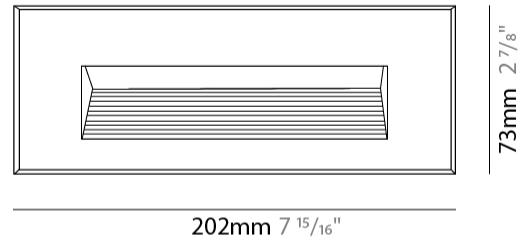

GENERAL

Series: New Green
Subseries: New Green M
Brand: Side
Division: Exterior
Mounting Type: Recessed
Mounting Location: Wall
Subcategory: Step Light

PHYSICAL

Shape: Rectangle
Length (mm): 202
Length (in): 7 ¹⁵/₁₆
Width (mm): 73
Width (in): 2 ⁷/₈
Height (mm): 65
Height (in): 2 ⁹/₁₆
Min. Recessing Depth (mm): 70
Min. Recessing Depth (in): 2 ³/₄
Light Distribution: Asymmetric
Weight (kg): 0.8
Weight (lbs): 1.76
Diffuser: Clear tempered glass
Gasket: Silicone rubber
Fixture Finish: WHI / BLK / GRY
Fixture Material: Aluminum Die Cast

ELECTRICAL

Lamp Type: LED (Zhaga Standard)
Input Wattage (W): 3.65
Total Output Wattage (W): 2.97
Dimming: Non-Dimmable
Driver Included: No
Driver Location: Remote
Driver Type: Constant Current - 120Vac
Driver Class: Class 2
Input Voltage (V): 120 - 277
Constant Current (mA): 350
Upon Request: 0-10Vdc dimming / Phase dimming 120Vac / Non-dimming 120/277Vac

LED

Color Temperature (°K): 3000 / 4000
Max. Delivered Lumen (lm): 195.7 / 204.4
Nominal Lumen (lm): 450 / 470
CRI: >90 CRI
Lamp Life (hrs): 50000

OPTICAL

Optic°: Asymmetrical

RATINGS AND CERTIFICATIONS

Certified By: Certified for North American Standards
IP rating: IP65
IK Rating: IK07

PROJECT	
TYPE	
SPECIFIER	
QUANTITY	
DATE