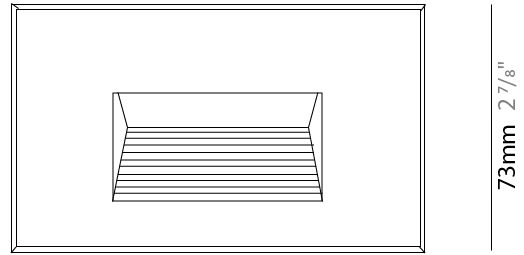

base number   Color   Finish
Temperature   Options

1. To build a product code in our configurator select the specify button on the base model # product page
2. To build a manual product code on this datasheet choose from the options listed below in blue font and add the suffix to the base model #

GENERAL

Series: New Green
Subseries: New Green XS
Brand: Side
Division: Exterior
Mounting Type: Recessed
Mounting Location: Wall
Subcategory: Step Light

PHYSICAL

Shape: Rectangle
Length (mm): 116
Length (in): 4 ⁹/₁₆
Width (mm): 73
Width (in): 2 ⁷/₈
Depth (mm): 65
Depth (in): 2 ⁹/₁₆
Light Distribution: Asymmetric
Weight (kg): 0.4
Weight (lbs): 0.88
Diffuser: Clear tempered glass
Gasket: Silicon rubber
Fixture Finish: WHI / BLK / GRY
Fixture Material: Aluminum Die Cast

ELECTRICAL

Lamp Type: LED (Zhaga Standard)
Input Wattage (W): 2
Total Output Wattage (W): 1.05
Dimming: Non-Dimmable
Driver Included: No
Driver Location: Remote
Driver Type: Constant Current - Universal
Driver Class: Class 2
Input Voltage (V): 120 - 277
Constant Current (MA): 350
Upon Request: 0-10Vdc dimming / Phase dimming 120Vac

LED

Color Temperature (°K): 3000 / 4000
Max. Delivered Lumen (lm): 103.7 / 116.6
Nominal Lumen (lm): 240 / 270
CRI: >90 CRI
Lamp Life (hrs): 50000

OPTICAL

Optic°: Asymmetrical

RATINGS AND CERTIFICATIONS

Certified By: Certified for North American Standards
IP rating: IP65
IK Rating: IK07

PROJECT
TYPE
SPECIFIER
QUANTITY
DATE

2.2kg / 4.85 lbs